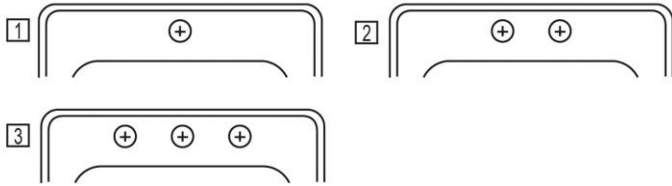

PRODUCT SPECIFICATIONS

Elkay Celebrity Stainless Steel 20" x 20" x 10-1/8", Single Bowl Drop-in Laundry Sink. Sink is manufactured from 20 gauge 304 Stainless Steel with a Brushed Satin finish, Center drain placement, and Bottom only pads.

Installation Type:	Drop-in
Material:	304 Stainless Steel
Finish:	Brushed Satin
Gauge:	20
Sound Deadening:	Bottom only pads
Number of Bowls:	1
Sink Dimensions:	20" x 20" x 10-1/8"
Bowl 1 Dimensions:	15-3/4" x 14" x 10"
Drain Size:	3-1/2" (89mm)
Drain Location:	Center
Minimum Cabinet Size:	24"
Mounting Hardware:	Part # 64090012 included for countertops up to 3/4" (19mm) thick
Template Included:	No
Cutout Template #:	1000000869

Template is available for download at [elkay.com](#). CAD software will be required to open the template.

Cutout Dimensions for Drop-in Installation:
19-3/8" x 19-3/8" (492mm x 492mm) with 1-1/2" (38mm) corner radius

Hole Drilling Configurations:

1-1/2" (38mm) Diameter Faucet Holes on 4" (102mm) Centers