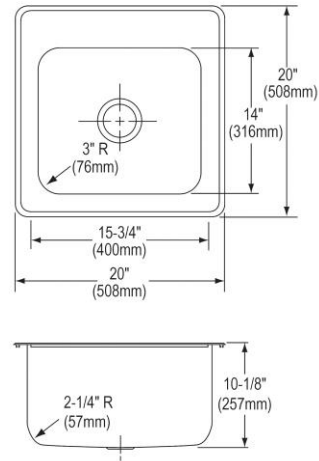

A Century of Tradition and Quality. For more than 100 years, Elkay has been making innovative products and providing exceptional customer care. We take pride in offering plumbing products that make life easier, inspire change and leave the world a better place.

Product Compliance: ASME A112.19.3/CSA B45.4
Buy American Act

Sinks are listed by IAPMO® as meeting the applicable requirements of the Uniform Plumbing Code®, International Plumbing Code®, and National Plumbing Code of Canada.

[Clean and Care Manual (PDF)](#)
[Installation Instructions (PDF) - 100005236](#)
[Warranty (PDF)](#)